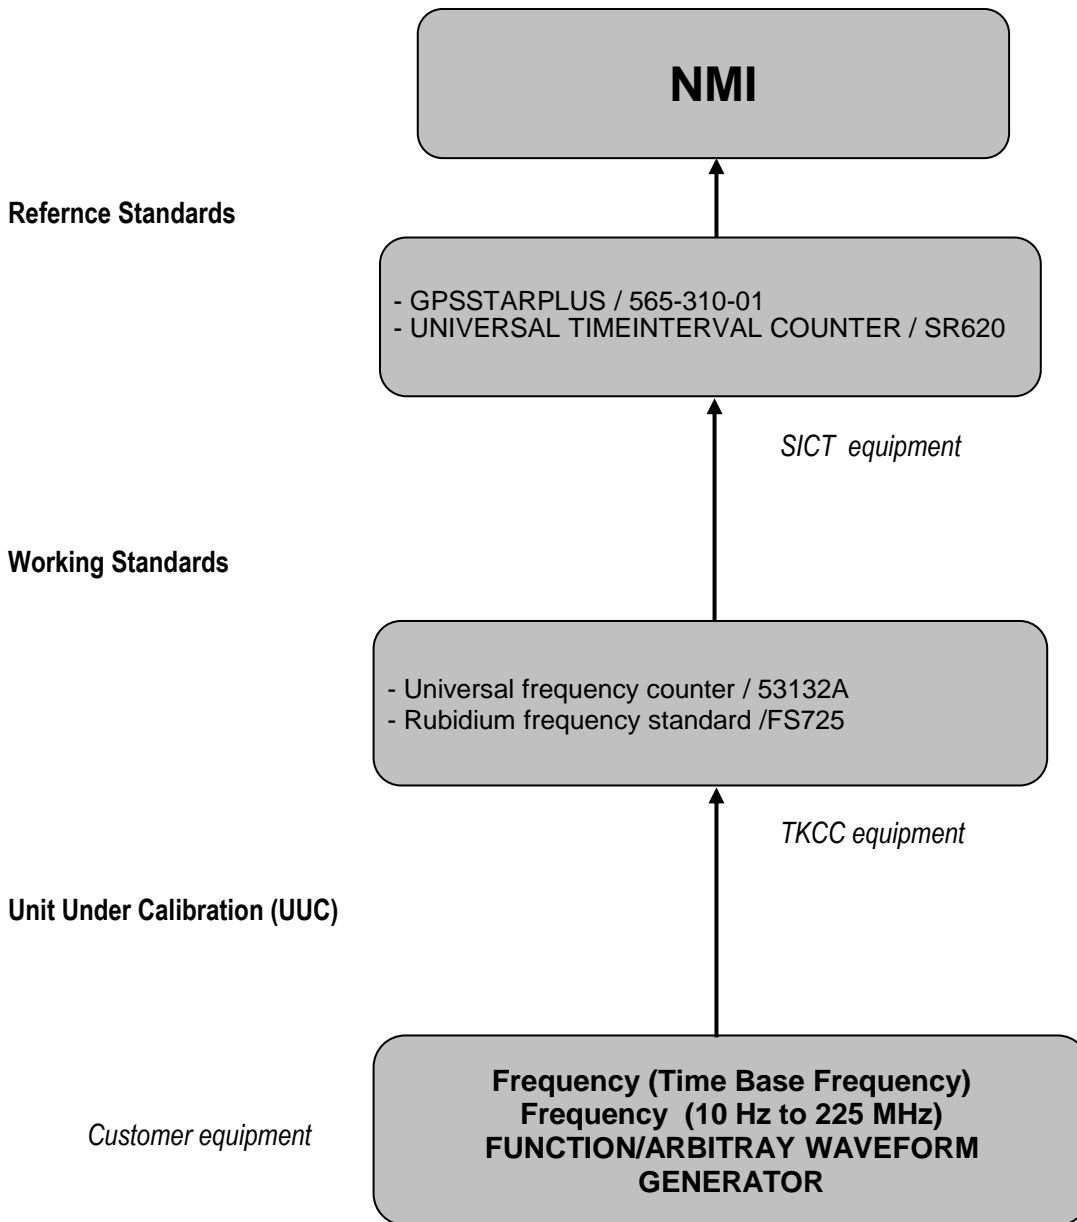

Traceability Chart

หมายเลขเอกสาร :		แก้ไขที่ : 0
DRAF	CHECK	APPROVE
		
Date :	Date :	Date :

Name of Laboratory : Thai-Korea Calibration Center Co.,Ltd. (TKCC)
 Accreditation No. : Accredited by TLAS Calibration No. 0116
 Calibration procedure : WL-E031 Frequency (Source Frequency)
 Calibration scope for : Frequency (10 Hz to 225 MHz)

Traceable to National Metrology Institute (NMI)

Remark :

- NMI : National Metrology Institute
- KRISS : Korea Research Institute of Standard and Science (Republic of Korea)
- NIMT : National Institute of Metrology (Thailand)
- SICT : Institute of Calibration & Technology Co.,Ltd.