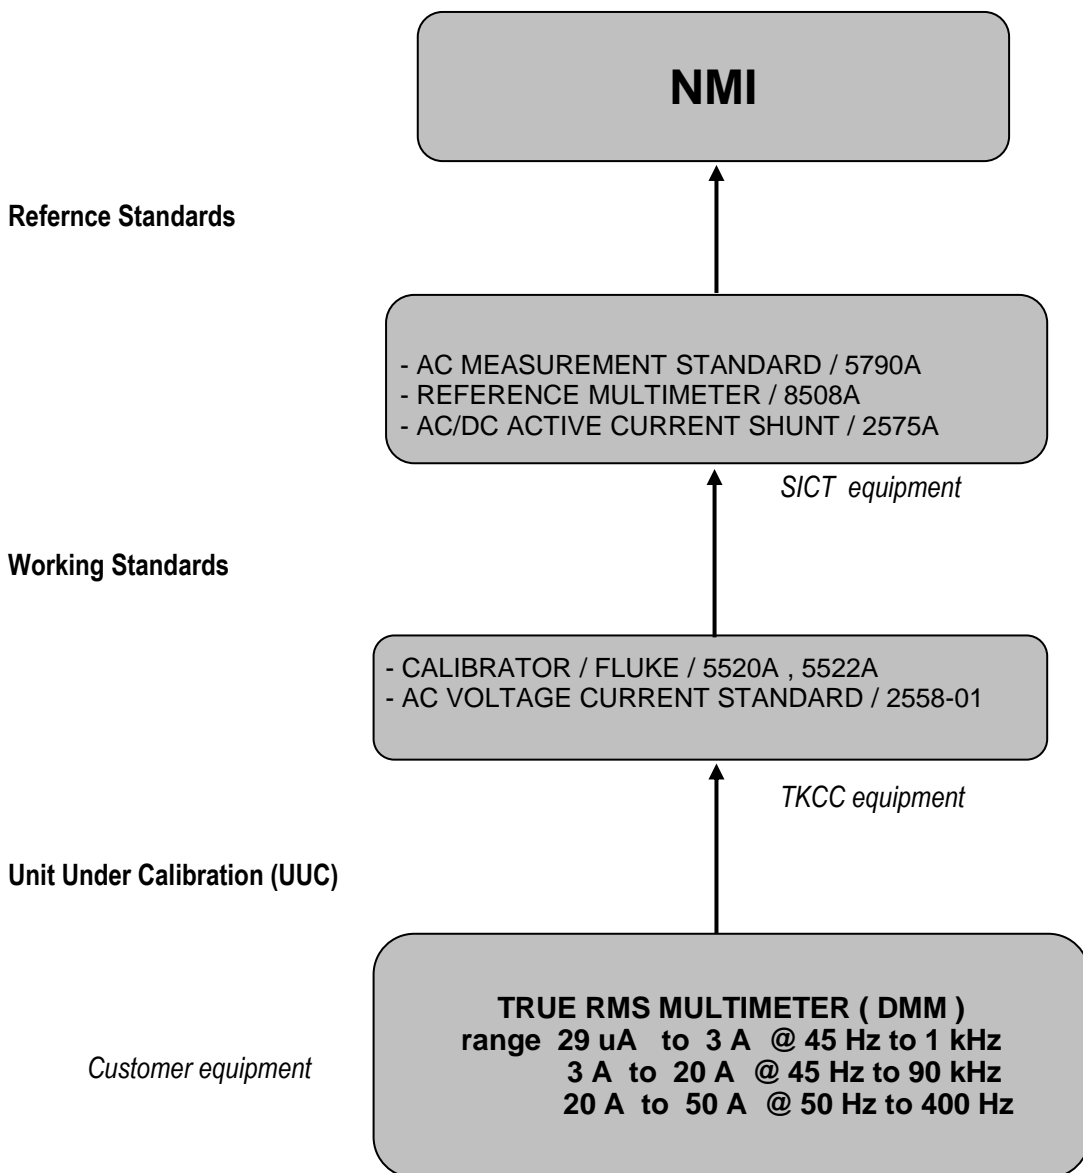

Traceability Chart

หมายเลขเอกสาร :		แก้ไขที่ : 0
DRAF	CHECK	APPROVE
		
Date :	Date :	Date :

Name of Laboratory : Thai-Korea Calibration Center Co.,Ltd. (TKCC)
 Accreditation No. : Accredited by TLAS Calibration No. 0116
 Calibration procedure : WL-E004 AC CURRENT MEASURING INSTRUMENT CALIBRATION
 Calibration scope for : 29 uA to 3 A @ 45 Hz to 1 kHz
 3 A to 20 A @ 45 Hz to 90 kHz
 20 A to 50 A @ 50 Hz to 400 Hz

Traceable to National Metrology Institute (NMI)

Remark :

- NMI : National Matrology Institute
- KRISS : Korea Reserch Institue of Standard and Science (Replublic of Korea)
- NIMT : National Institute of Metrology (Thailand)
- SICT : Institute of Calibration & Technology Co.,Ltd.